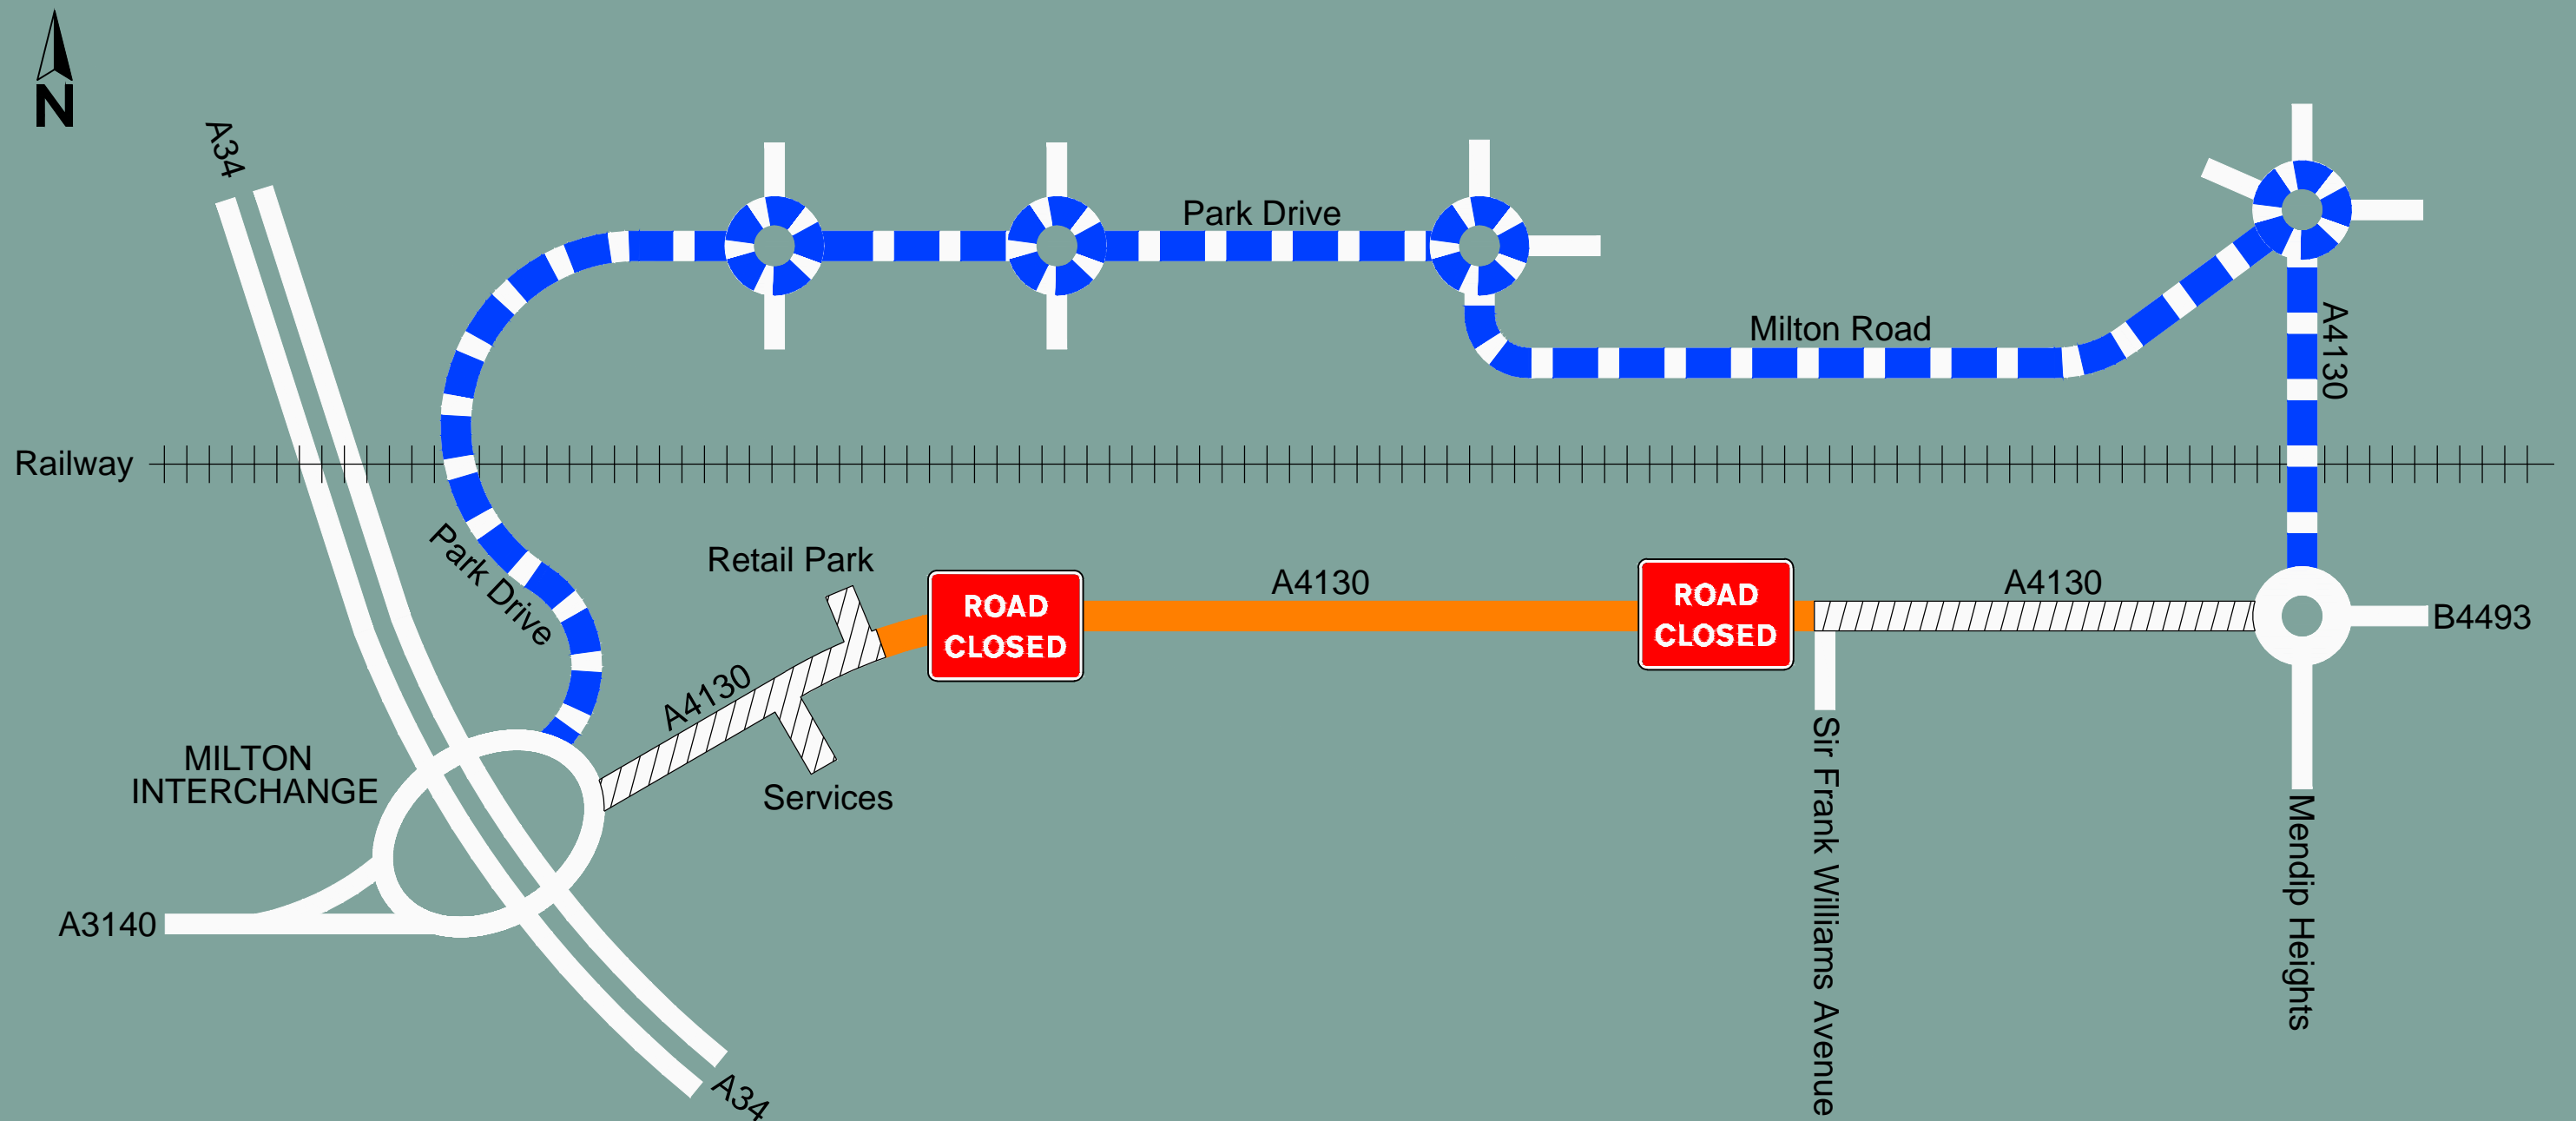

Backhill Tunnel - A4130 Night-time Road Closures

KEY:

-  Road closure
-  Route for diverted traffic
-  Section of road for access only. No through traffic.

NOTES:

Access will be maintained all times to the Retail Park and Services (from the west only).

Access will be maintained at all times to Great Western Park residential areas (from the east only).

Date & Time of Road Closures	
Date	Times
15 - 18 March	9pm to 6am
21 - 23 March	9pm to 6am